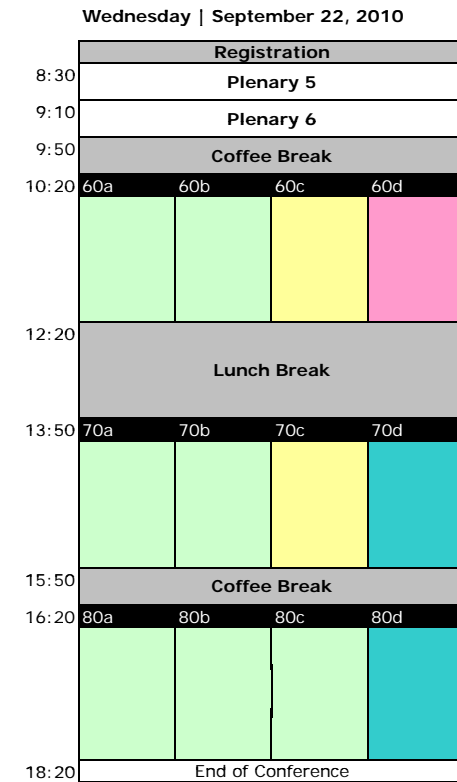

HT-CMC7 Program Overview

Legend

Topic A	CMC	Topic E	C/C
Topic B	PDC	Topic F	MAX
Topic C	TEBC	Topic G	UHTC
Poster		social / admin	