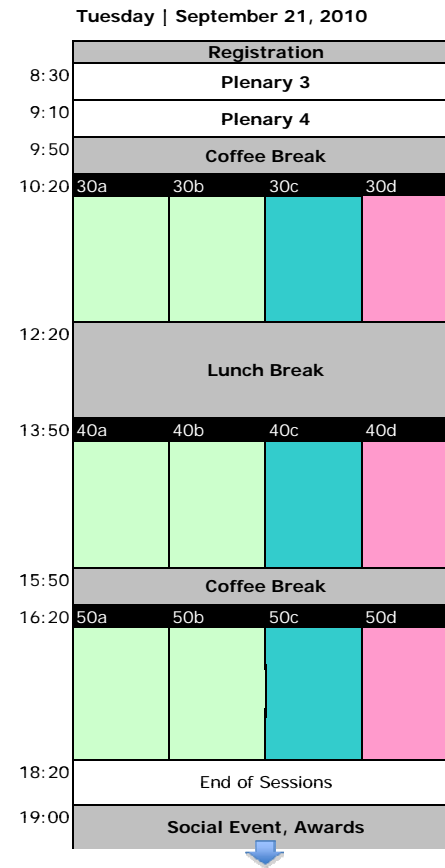

HT-CMC7 Program Overview

Legend

Topic A	CMC	Topic E	C/C
Topic B	PDC	Topic F	MAX
Topic C	TEBC	Topic G	UHTC
Poster		social / admin	