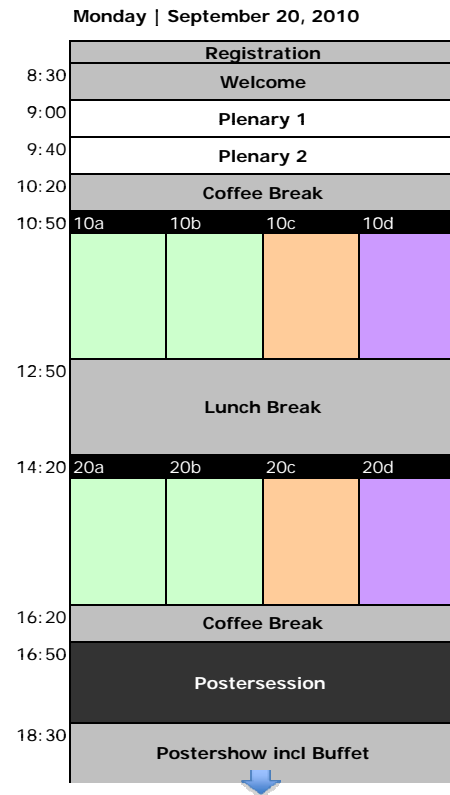

HT-CMC7 Program Overview

Legend

Topic A	CMC	Topic E	C/C
Topic B	PDC	Topic F	MAX
Topic C	TEBC	Topic G	UHTC
Poster		social / admin	